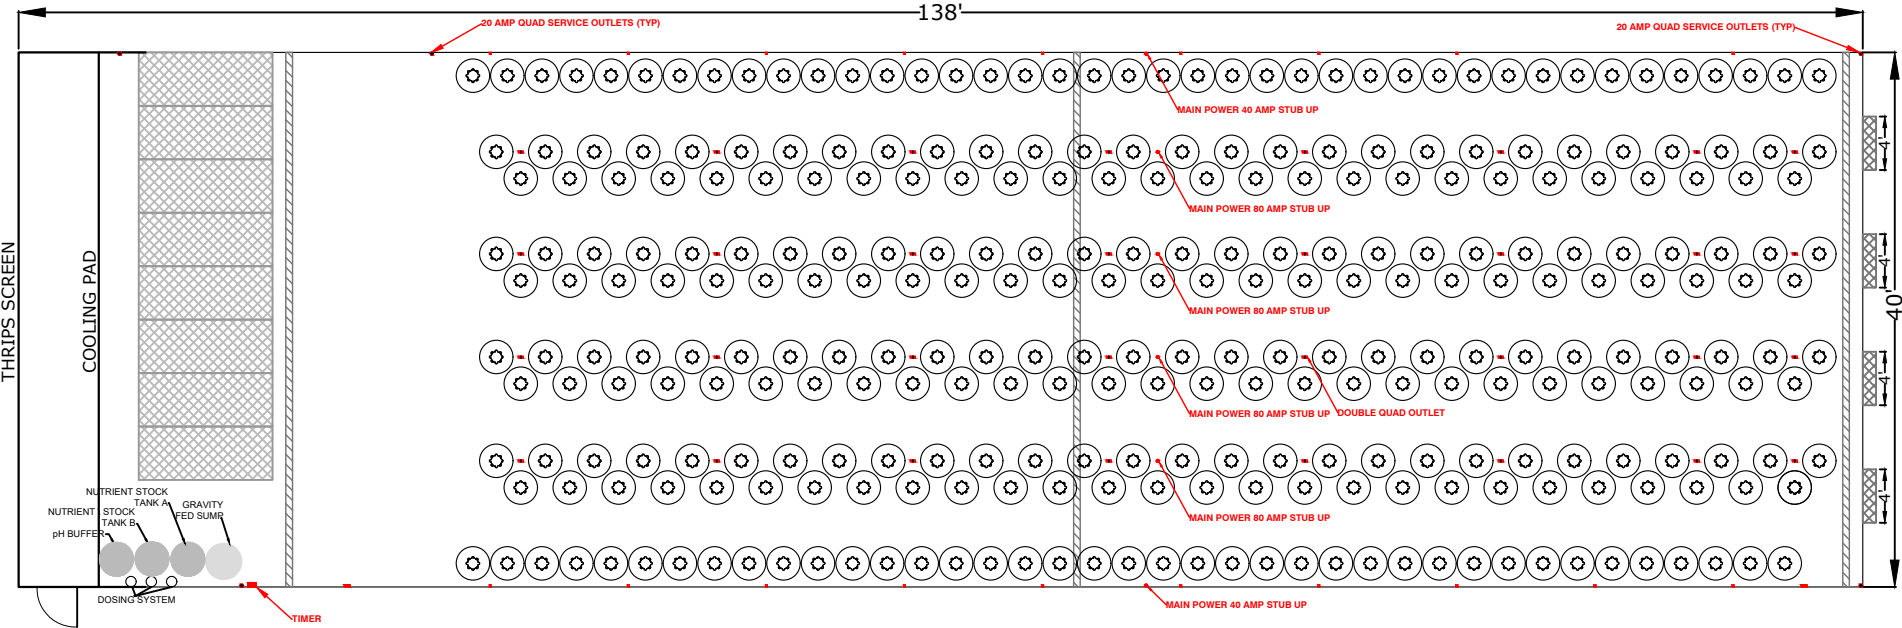

Sample 300 Tower Farm 40' X 138" Greenhouse

300 TOWERS 11 POTS TALL = 13,200 GROWING PORTS

Sample 300 Tower Farm Utilities Layer

Sample 300 Tower Farm Electrical Layer

LEGEND

• 6	MAIN POWER STUB UP
■ 32	DOUBLE QUAD BACK TO BACK
■ 20	SINGLE QUAD OUTLET
■ 5	20 AMP QUAD OUTLETS

Sample 300 Tower Farm Side Profiles

EAST SIDE

WEST SIDE

SOUTH END

NORTH END