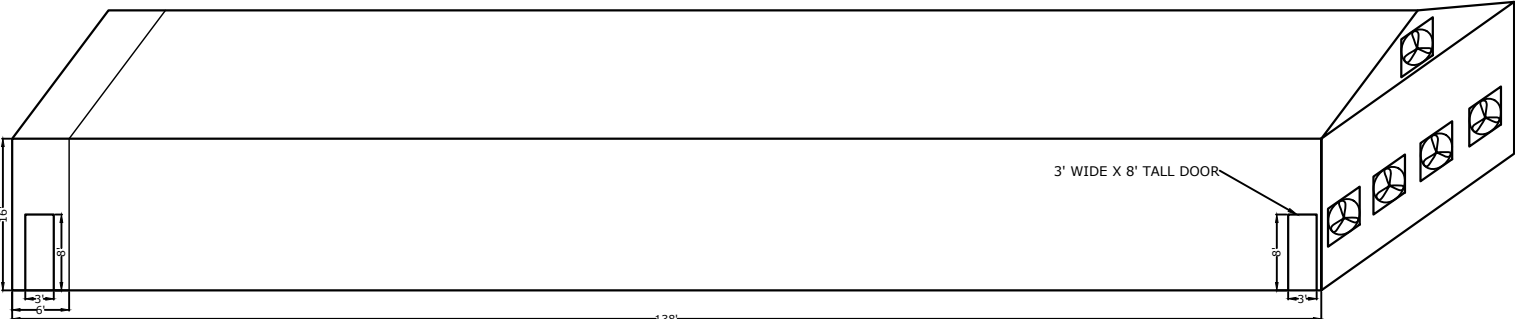

Sample 300 Tower Farm 40' X 138" Greenhouse

300 TOWERS 11 POTS TALL = 13,200 GROWING PORTS

Sample 300 Tower Farm Utilities Layer

Sample 300 Tower Farm Electrical Layer

LEGEND

• 6	MAIN POWER STUB UP
■ 32	DOUBLE QUAD BACK TO BACK
■ 20	SINGLE QUAD OUTLET
■ 5	20 AMP QUAD OUTLETS

Sample 300 Tower Farm Side Profiles

EAST SIDE

WEST SIDE

SOUTH END

NORTH END