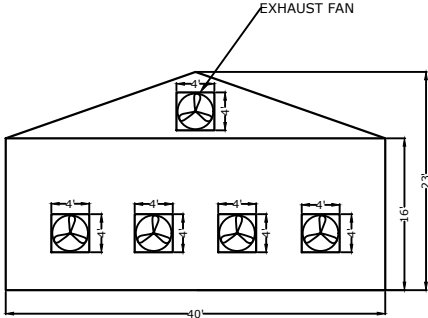

Sample 300 Tower Farm 40' X 138" Greenhouse

300 TOWERS 11 POTS TALL = 13,200 GROWING PORTS

Sample 300 Tower Farm Utilities Layer

Sample 300 Tower Farm Electrical Layer

LEGEND

• 6	MAIN POWER STUB UP
■ 32	DOUBLE QUAD BACK TO BACK
■ 20	SINGLE QUAD OUTLET
■ 5	20 AMP QUAD OUTLETS

Sample 300 Tower Farm Side Profiles

EAST SIDE

WEST SIDE

SOUTH END

NORTH END