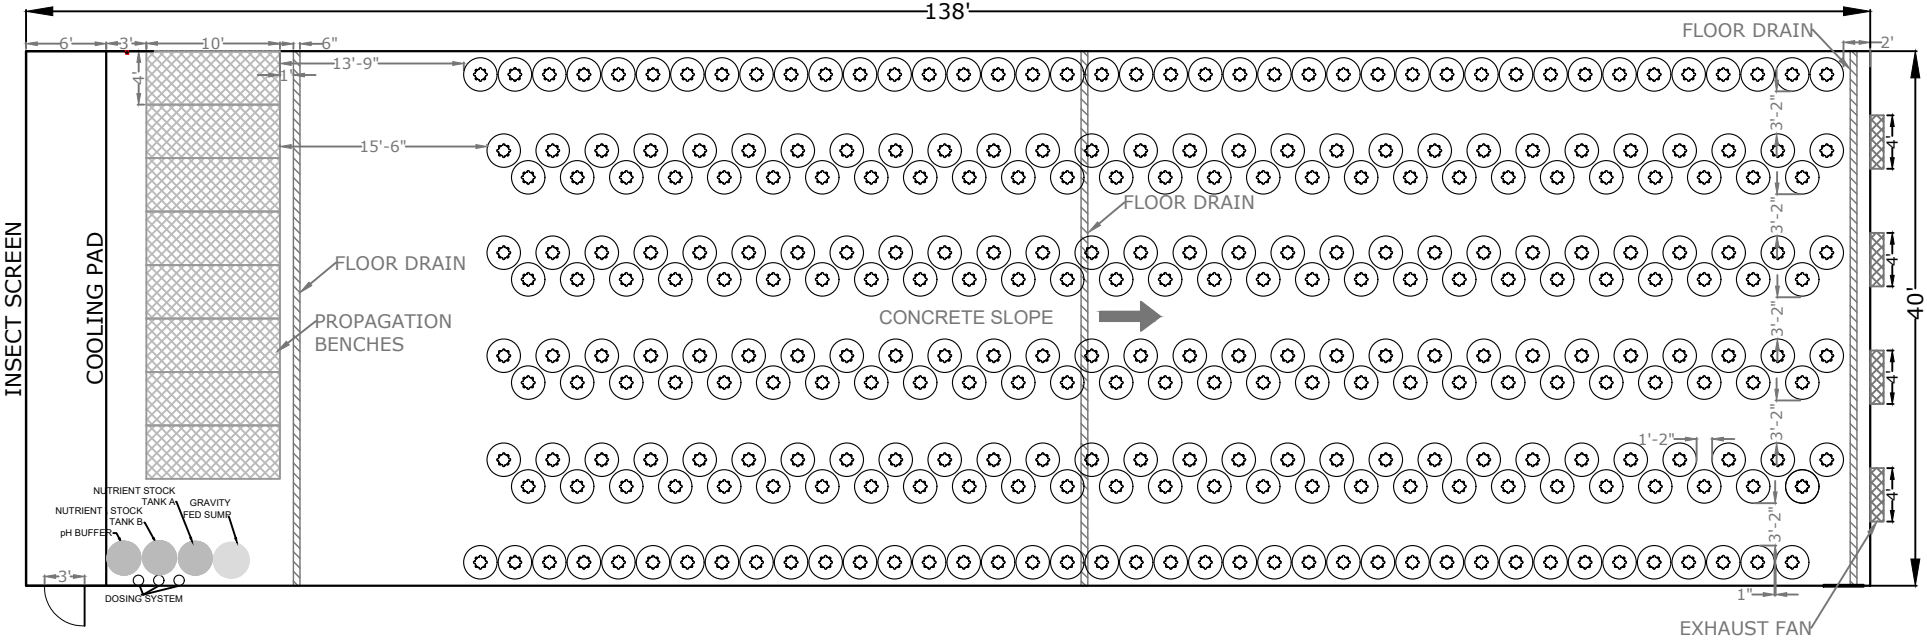

Sample 300 Tower Farm 40' X 138" Greenhouse

300 TOWERS 11 POTS TALL = 13,200 GROWING PORTS

Sample 300 Tower Farm Utilities Layer

Sample 300 Tower Farm Electrical Layer

LEGEND

• 6	MAIN POWER STUB UP
■ 32	DOUBLE QUAD BACK TO BACK
■ 20	SINGLE QUAD OUTLET
■ 5	20 AMP QUAD OUTLETS

Sample 300 Tower Farm Side Profiles

EAST SIDE

WEST SIDE

SOUTH END

NORTH END