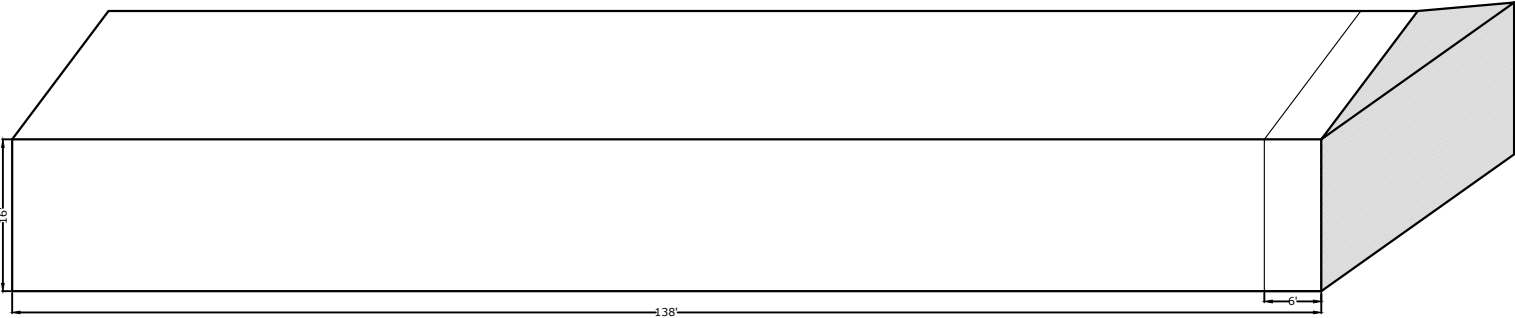

Sample 300 Tower Farm 40' X 138" Greenhouse

300 TOWERS 11 POTS TALL = 13,200 GROWING PORTS

Sample 300 Tower Farm Utilities Layer

Sample 300 Tower Farm Electrical Layer

LEGEND

• 6	MAIN POWER STUB UP
■ 32	DOUBLE QUAD BACK TO BACK
■ 20	SINGLE QUAD OUTLET
■ 5	20 AMP QUAD OUTLETS

Sample 300 Tower Farm Side Profiles

EAST SIDE

WEST SIDE

SOUTH END

NORTH END