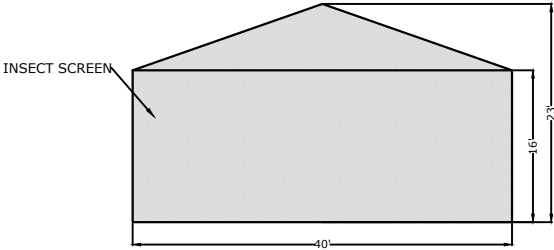

Sample 300 Tower Farm 40' X 138" Greenhouse

300 TOWERS 11 POTS TALL = 13,200 GROWING PORTS

Sample 300 Tower Farm Utilities Layer

Sample 300 Tower Farm Electrical Layer

LEGEND

• 6	MAIN POWER STUB UP
■ 32	DOUBLE QUAD BACK TO BACK
■ 20	SINGLE QUAD OUTLET
■ 5	20 AMP QUAD OUTLETS

Sample 300 Tower Farm Side Profiles

EAST SIDE

WEST SIDE

SOUTH END

NORTH END