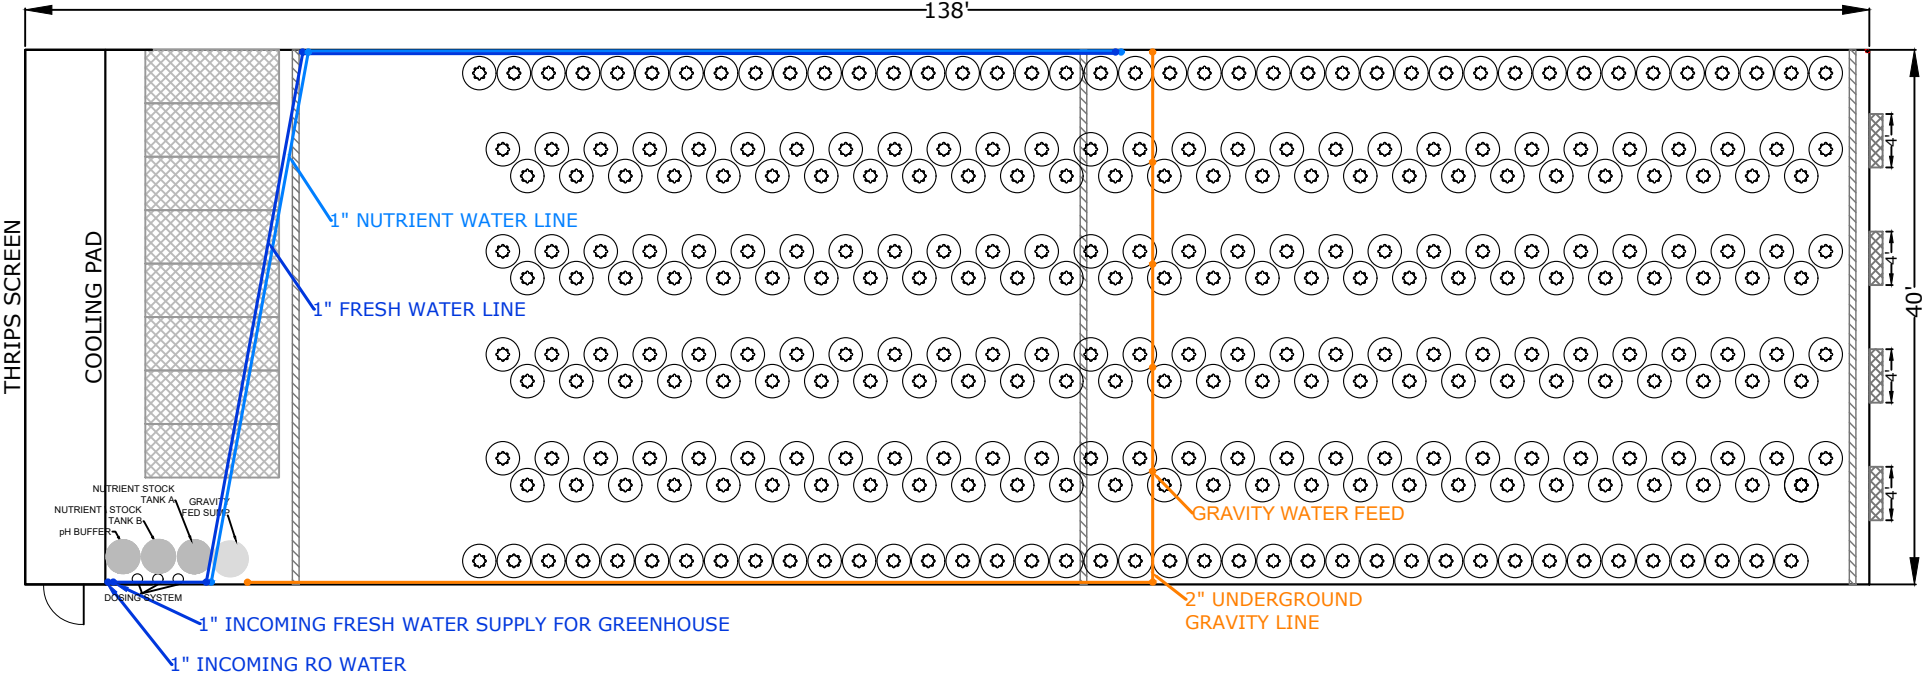

Sample 300 Tower Farm 40' X 138" Greenhouse

300 TOWERS 11 POTS TALL = 13,200 GROWING PORTS

Sample 300 Tower Farm Utilities Layer

Sample 300 Tower Farm Electrical Layer

LEGEND

• 6	MAIN POWER STUB UP
■ 32	DOUBLE QUAD BACK TO BACK
■ 20	SINGLE QUAD OUTLET
■ 5	20 AMP QUAD OUTLETS

Sample 300 Tower Farm Side Profiles

EAST SIDE

WEST SIDE

SOUTH END

NORTH END