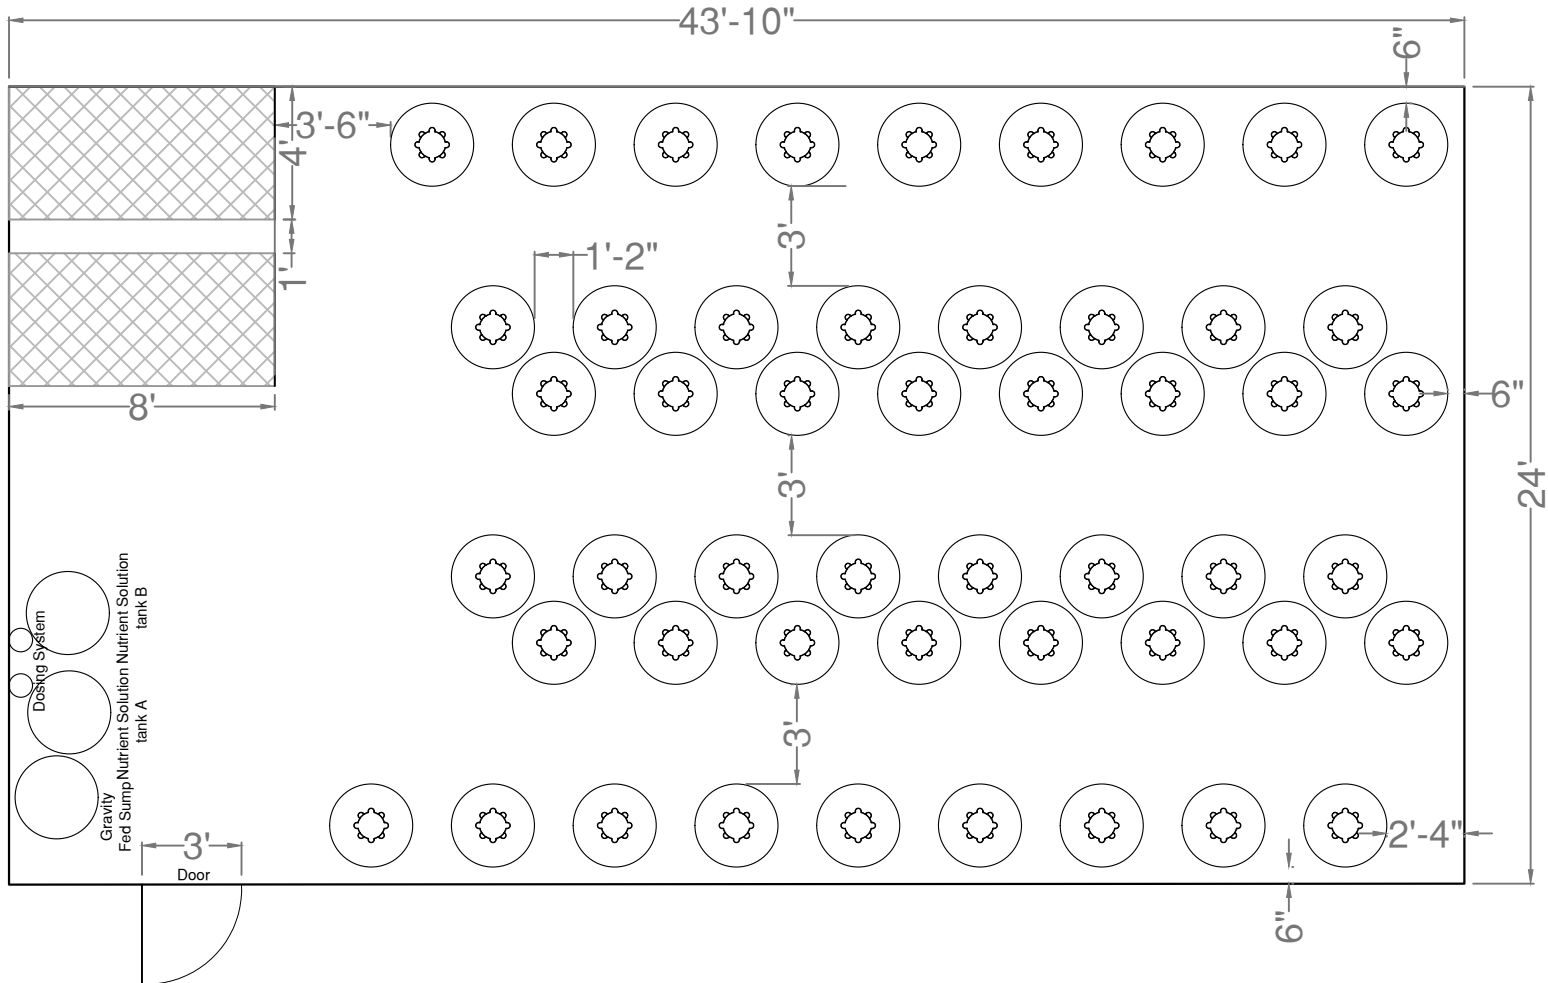

Sample 50 Tower Farm 24' X 43'10" Greenhouse

50 Towers 11 pots tall = 2,200 growing ports