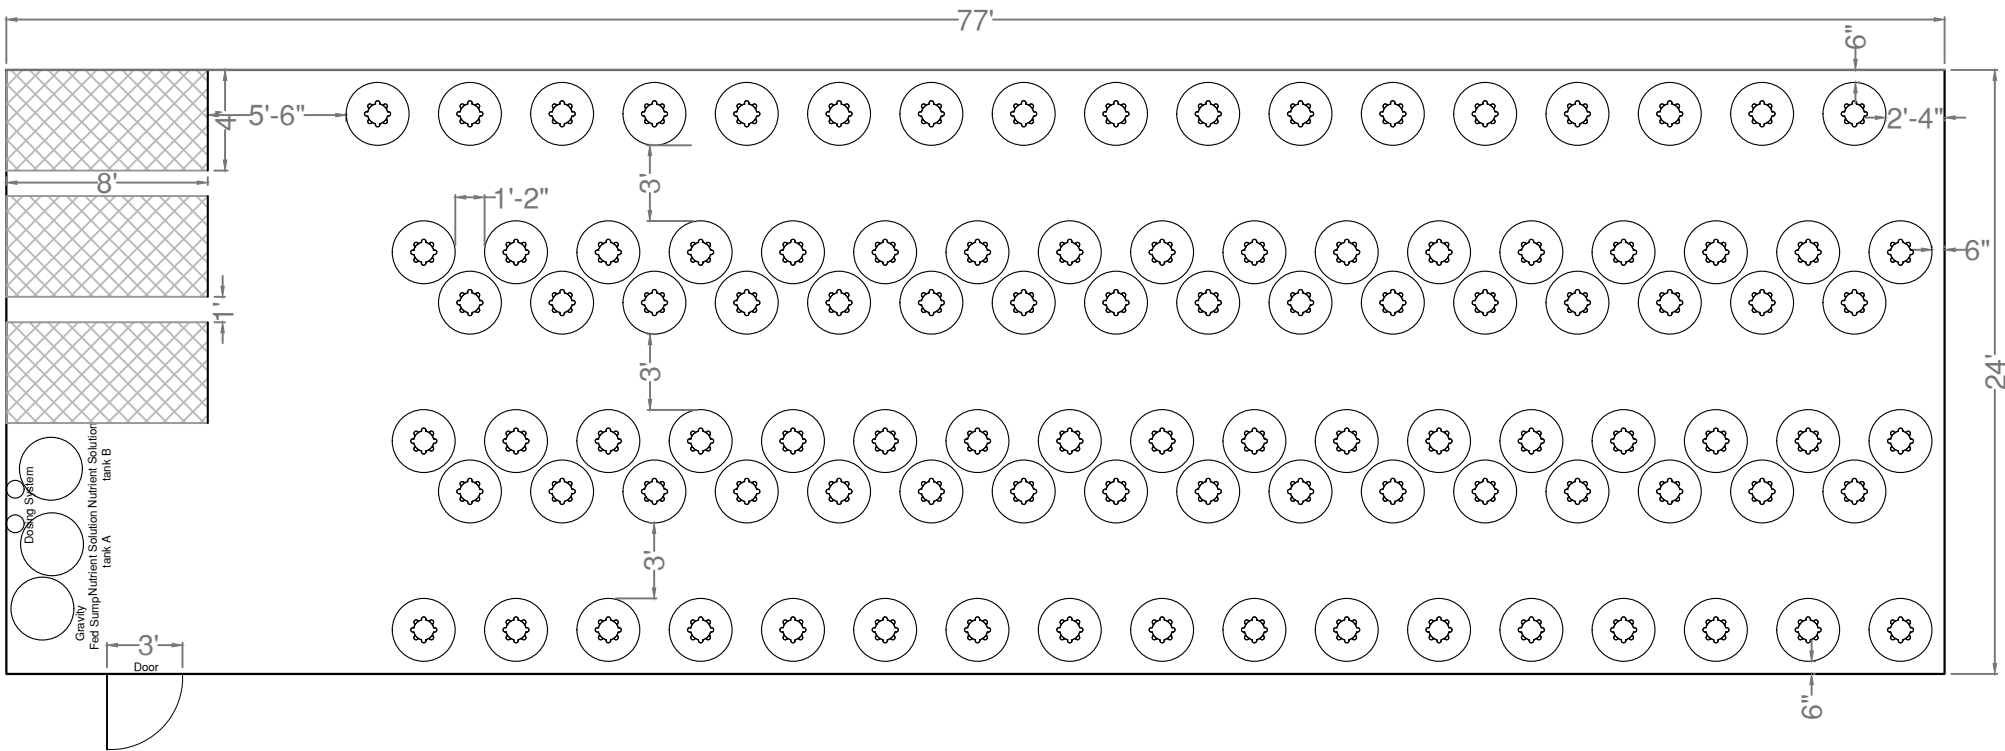

Sample 100 Tower Farm 24' X 77' Greenhouse

100 Towers 11 pots tall = 4,400 growing ports