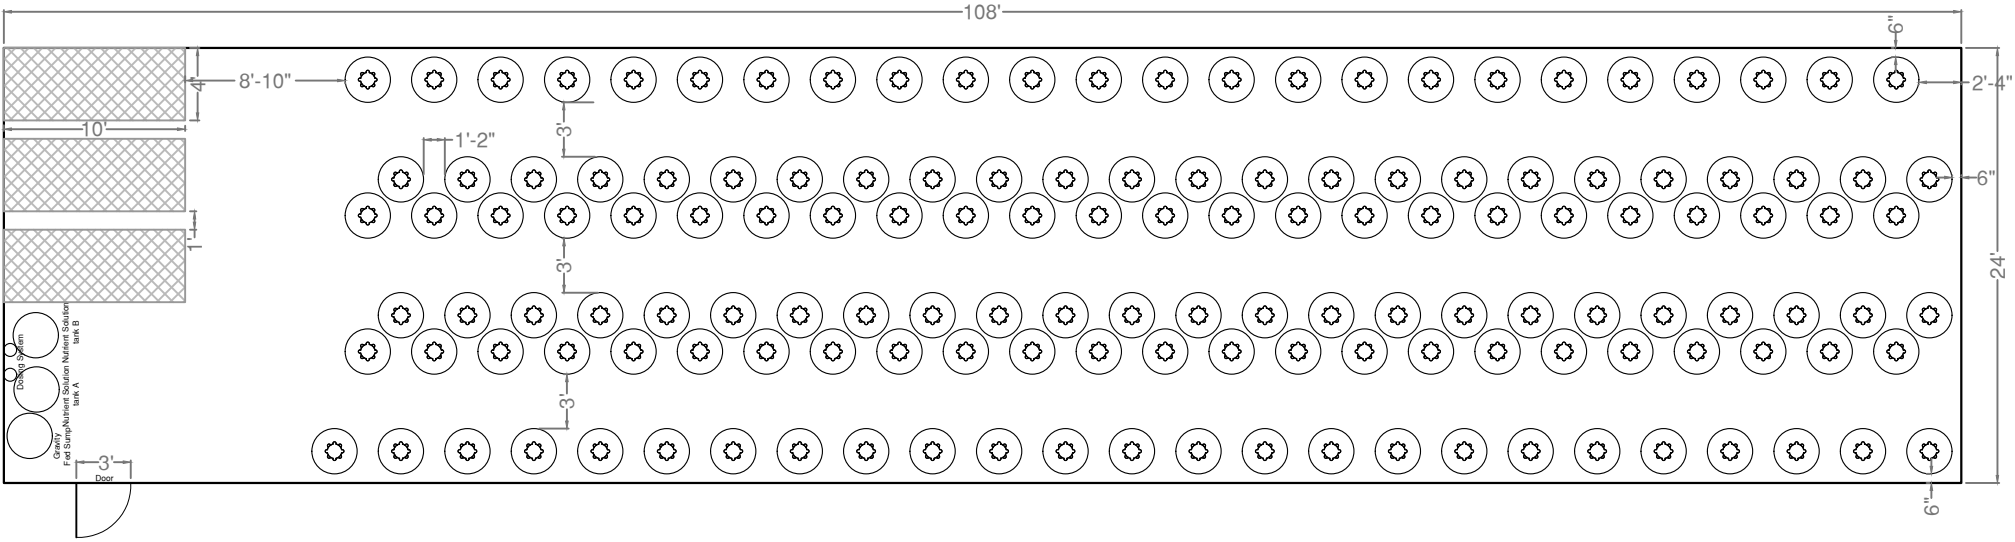

Sample Tower Farm 24' X 108' Greenhouse

145 Towers 11 pots tall = 6,380 growing ports